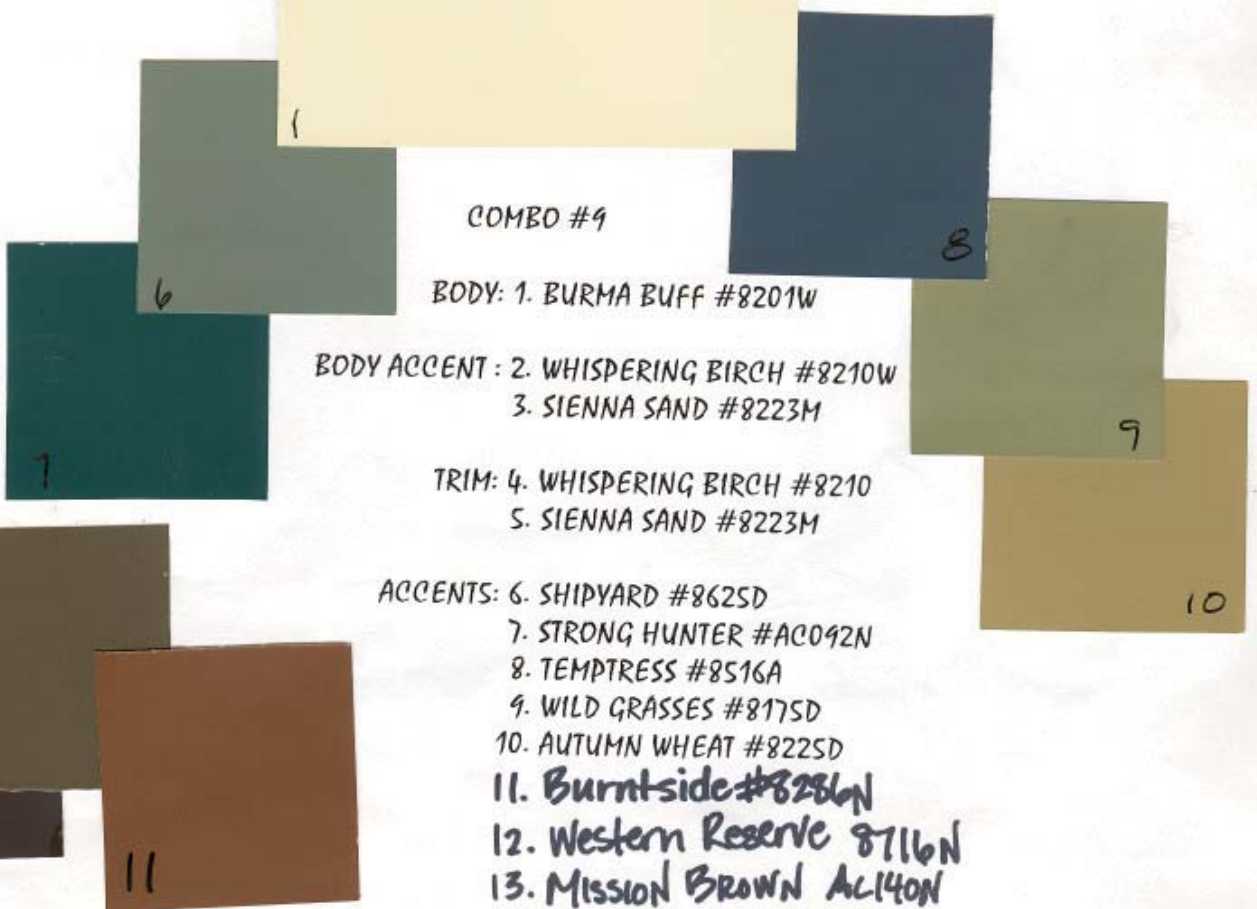

Bridge Tower

COMBO #9

BODY: 1. BURMA BUFF #8201W

BODY ACCENT : 2. WHISPERING BIRCH #8210W
3. SIENNA SAND #8223M

TRIM: 4. WHISPERING BIRCH #8210
5. SIENNA SAND #8223M

ACCENTS: 6. SHIPYARD #862SD
7. STRONG HUNTER #AC092N
8. TEMPTRESS #8516A
9. WILD GRASSES #817SD
10. AUTUMN WHEAT #822SD
11. Burntside #8286N
12. Western Reserve 8716N
13. MISSION BROWN AC140N

New