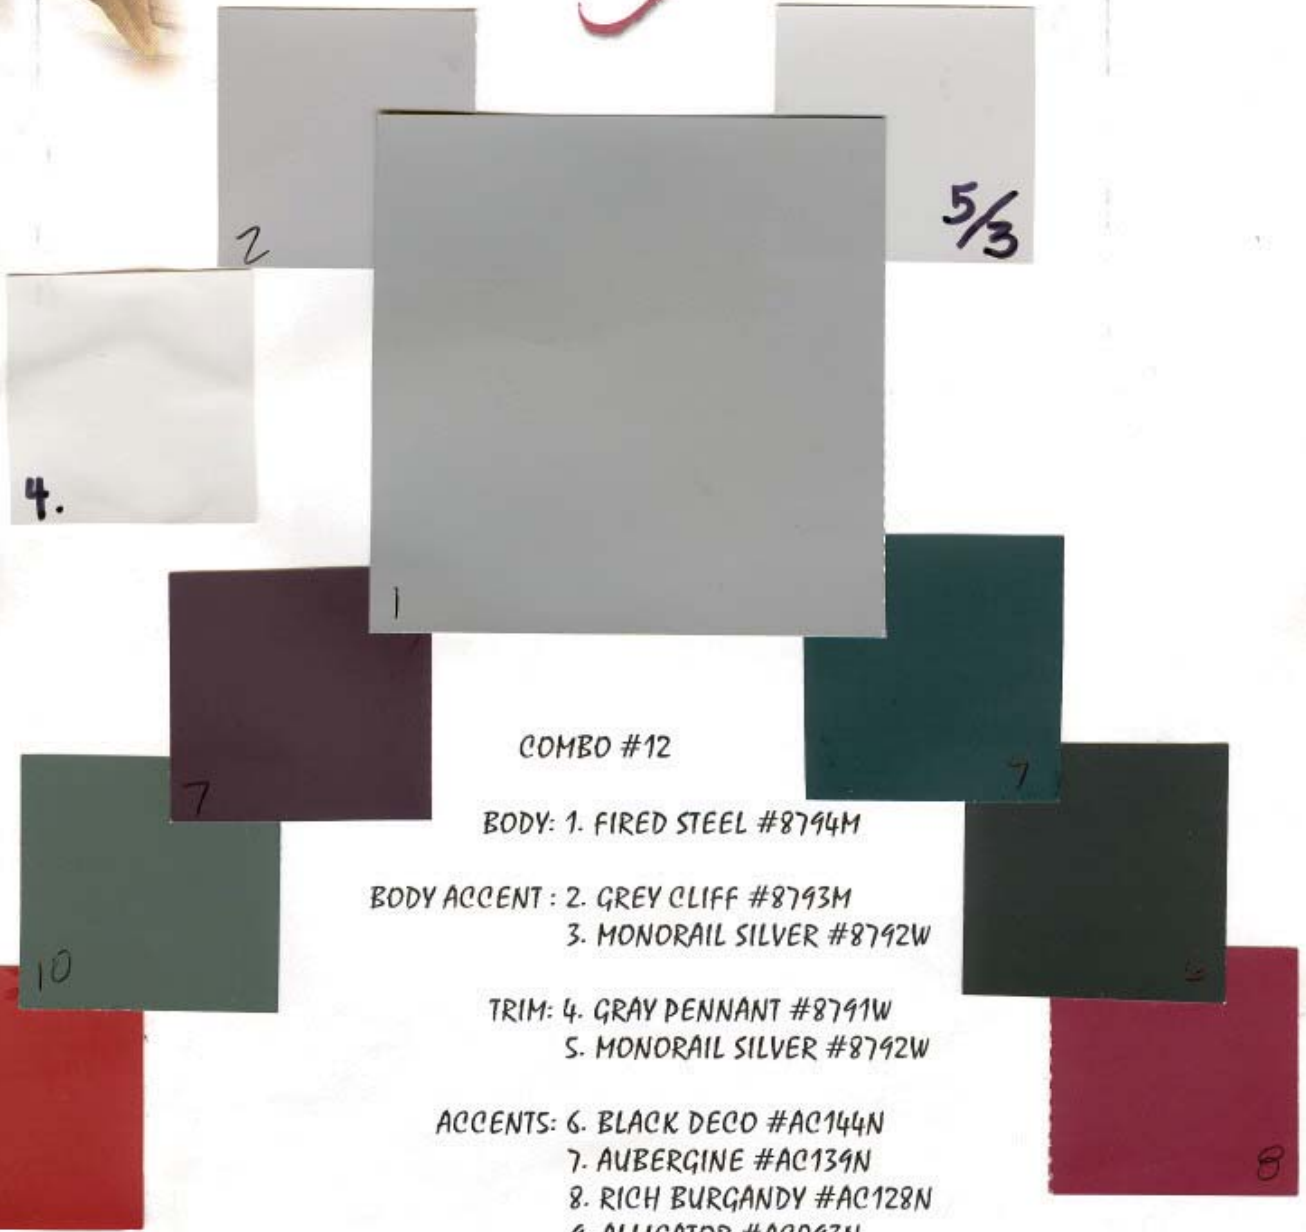

Bridge Tower

COMBO #12

BODY: 1. FIRED STEEL #8794M

BODY ACCENT : 2. GREY CLIFF #8793M

3. MONORAIL SILVER #8792W

TRIM: 4. GRAY PENNANT #8791W

5. MONORAIL SILVER #8792W

ACCENTS: 6. BLACK DECO #AC144N

7. AUBERGINE #AC139N

8. RICH BURGANDY #AC128N

9. ALLIGATOR #AC093N

10. METROPOLIS #8586A

11. Roasted Pepper #AC116N